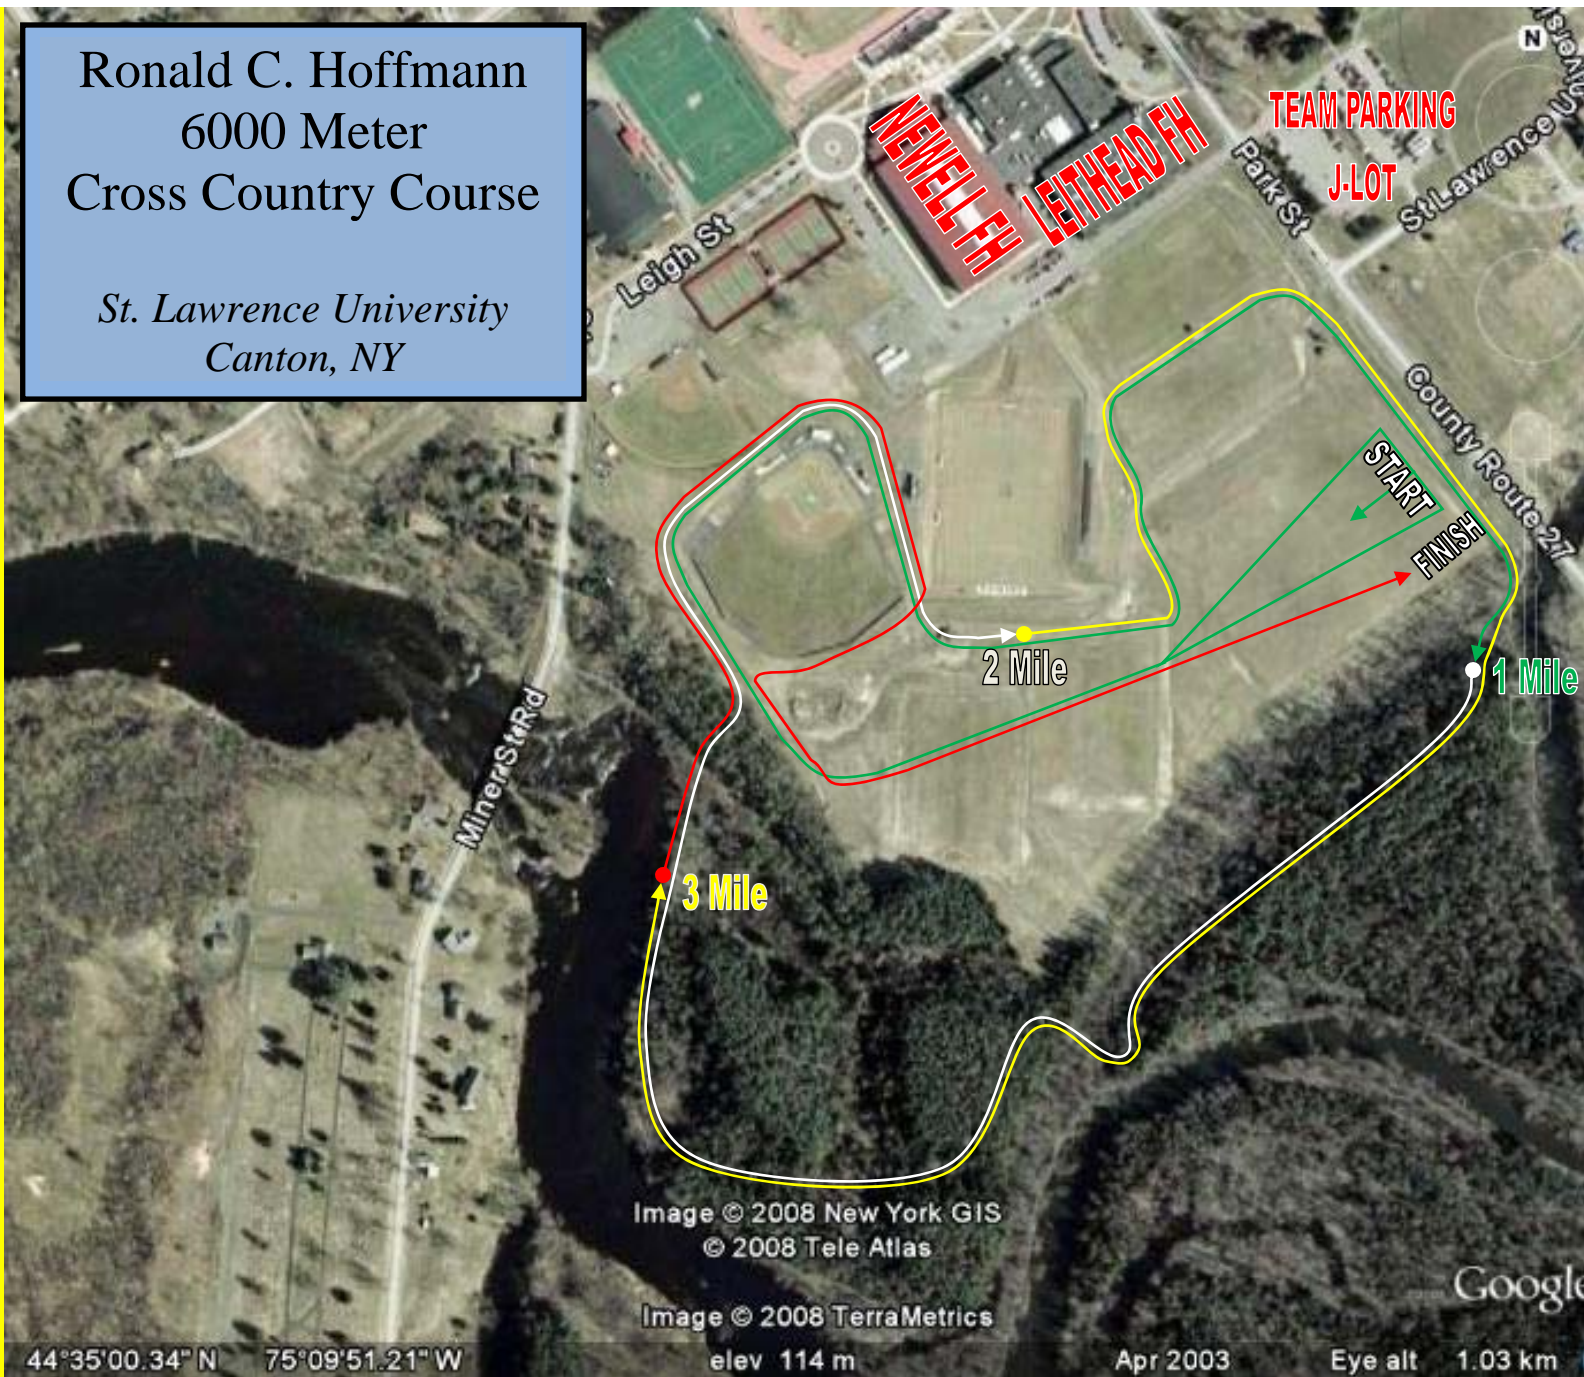

Ronald C. Hoffmann
6000 Meter
Cross Country Course

*St. Lawrence University
Canton, NY*

Elevation Profile of Hoffmann 6000m Cross Country Course